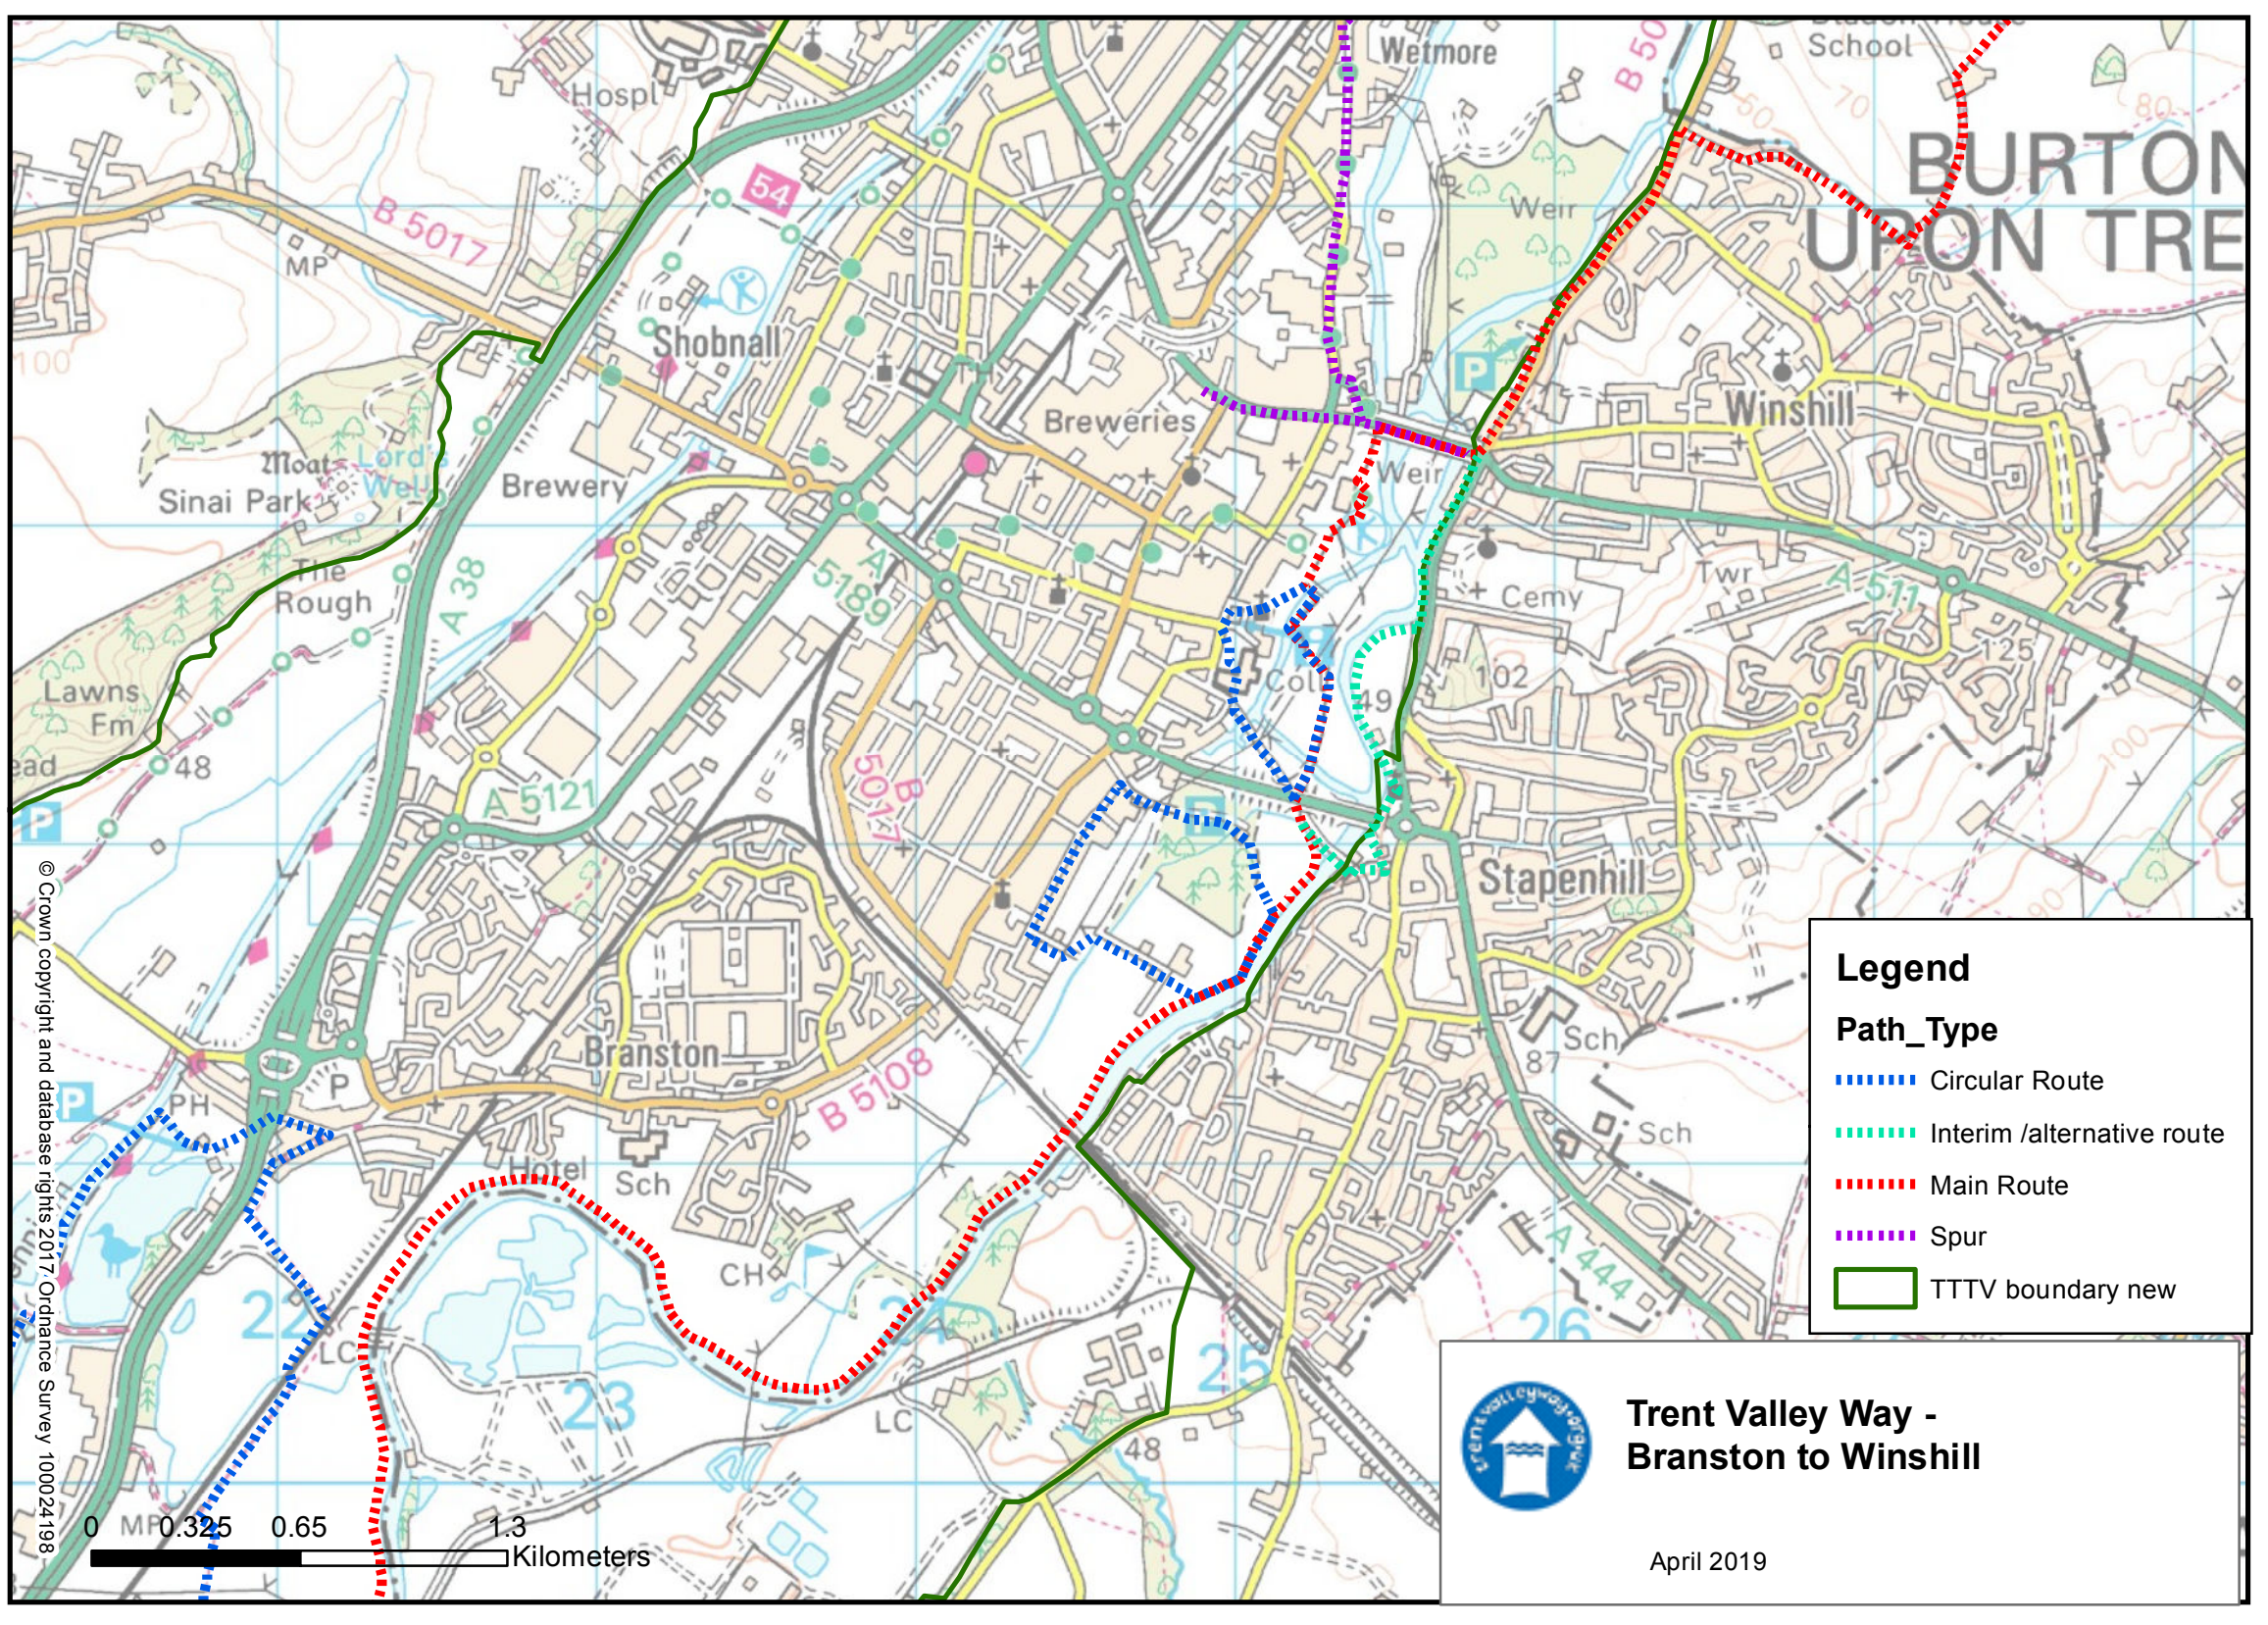

# BURTON UPON TRE

## Legend

- Path\_Type**
- Circular Route
  - Interim /alternative route
  - Main Route
  - Spur
  - TTTV boundary new

## Trent Valley Way - Branston to Winshill

April 2019

© Crown copyright and database rights 2017. Ordnance Survey 100024198

0 MF 0.325 0.65 1.3 Kilometers