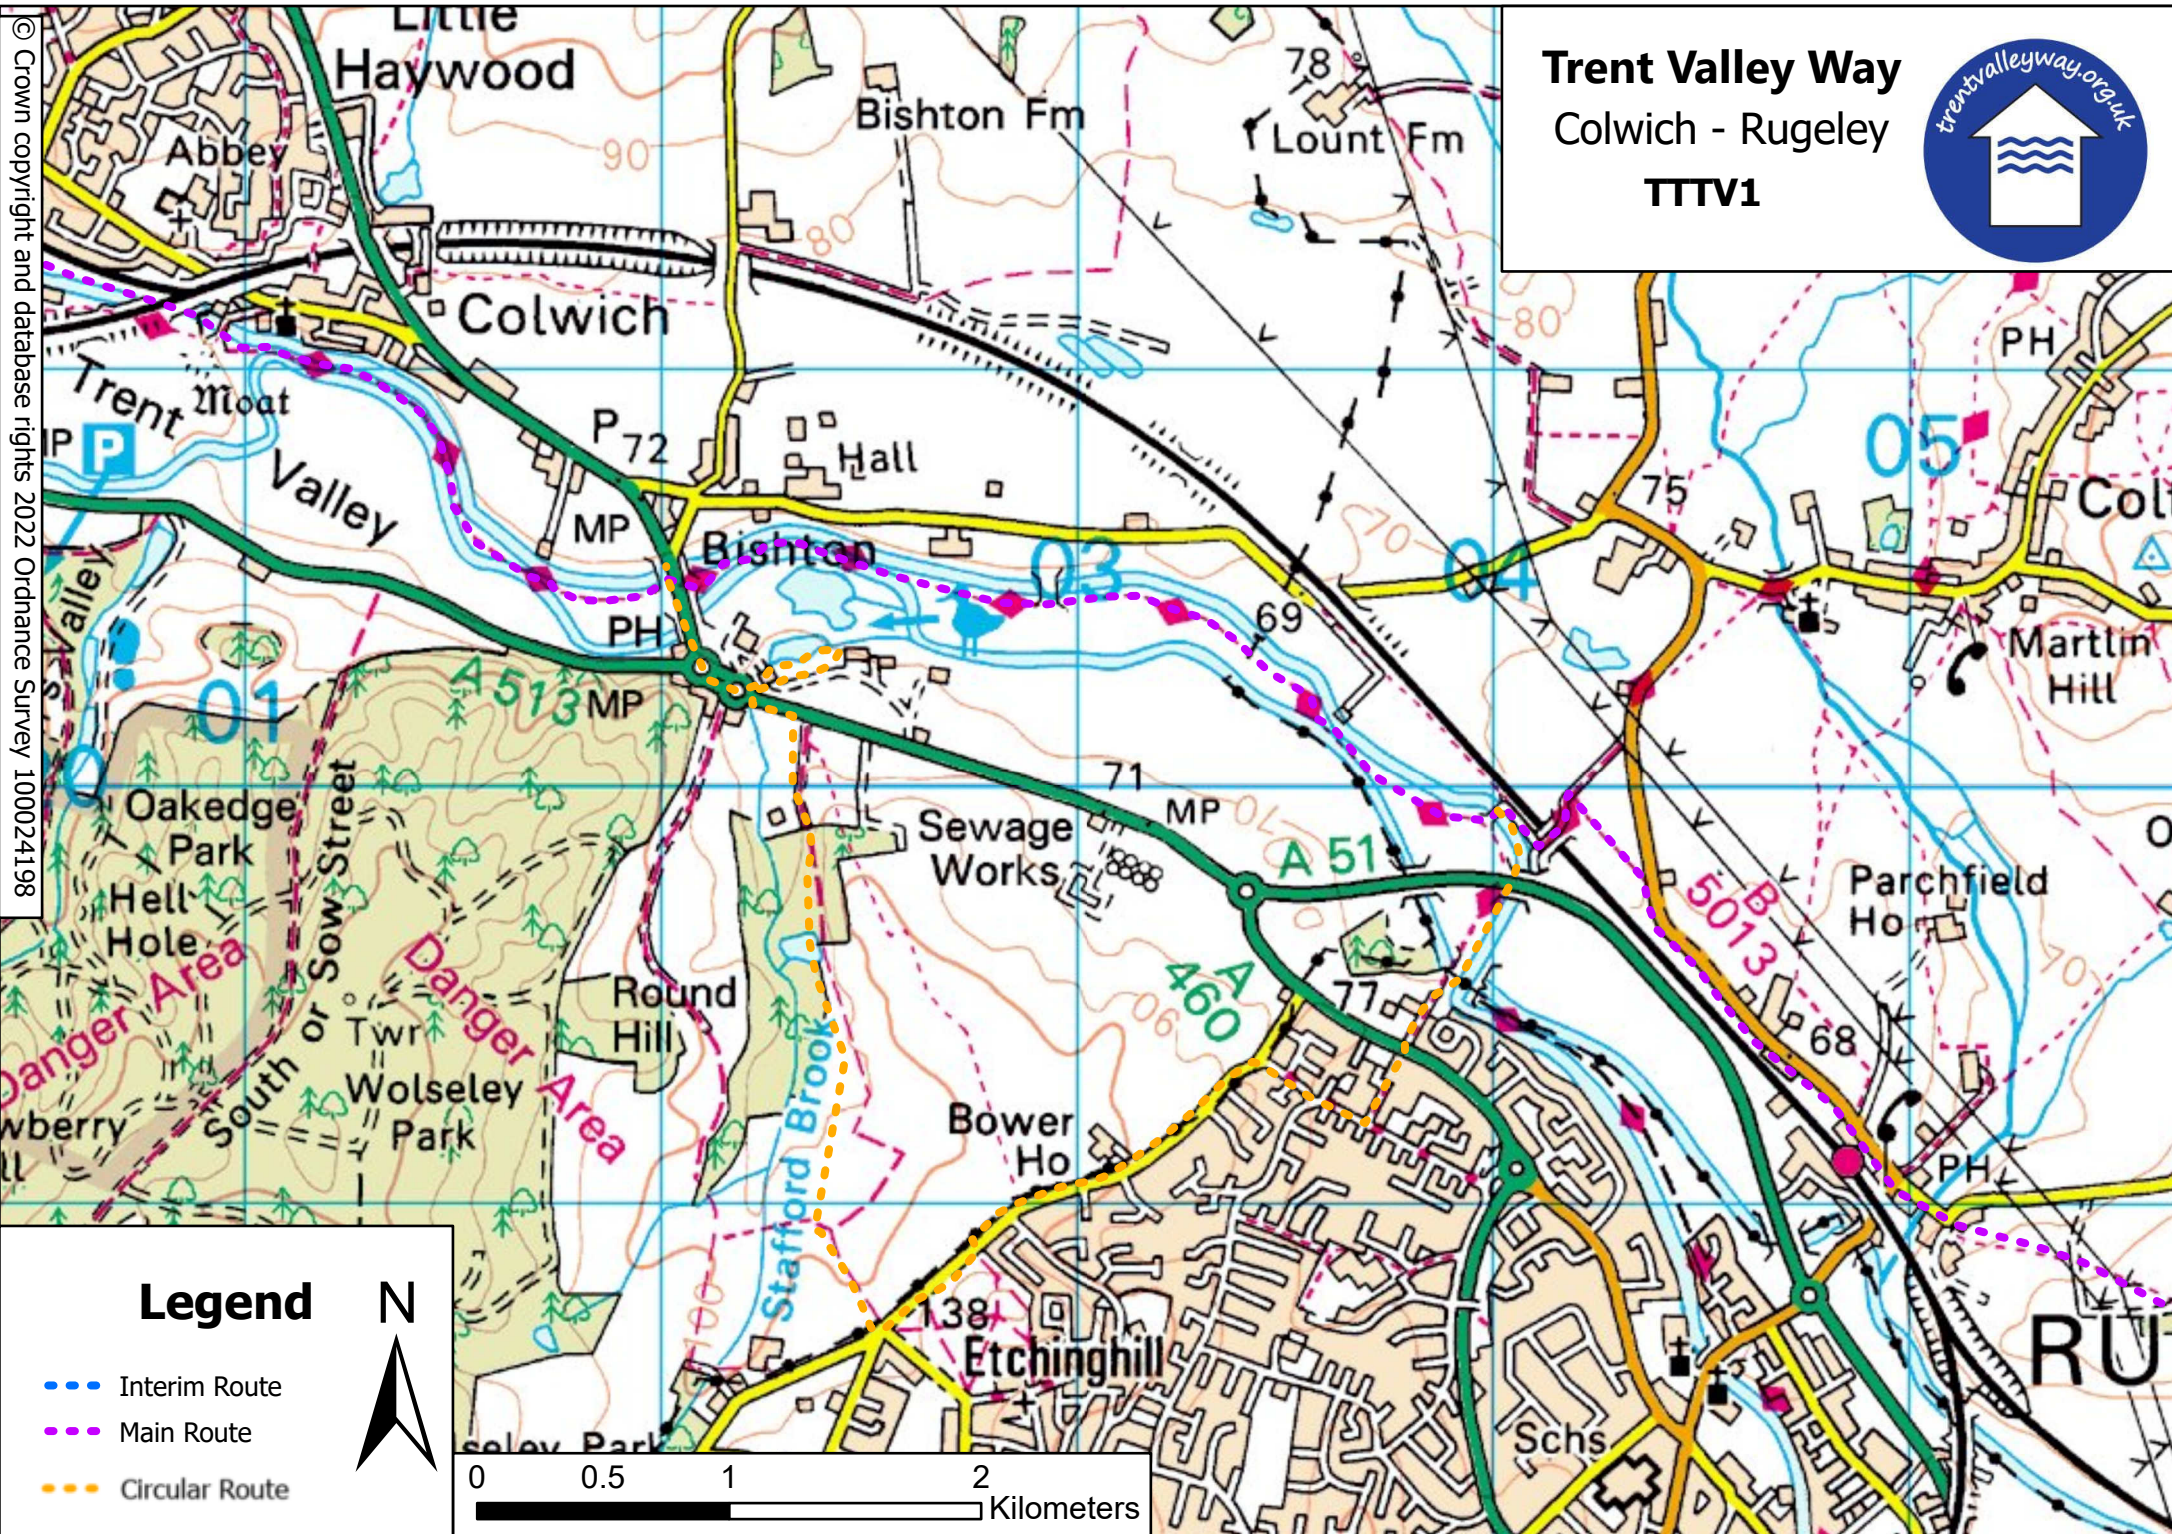

Trent Valley Way Colwich - Rugeley TTTV1

Legend

- Interim Route
- Main Route
- Circular Route