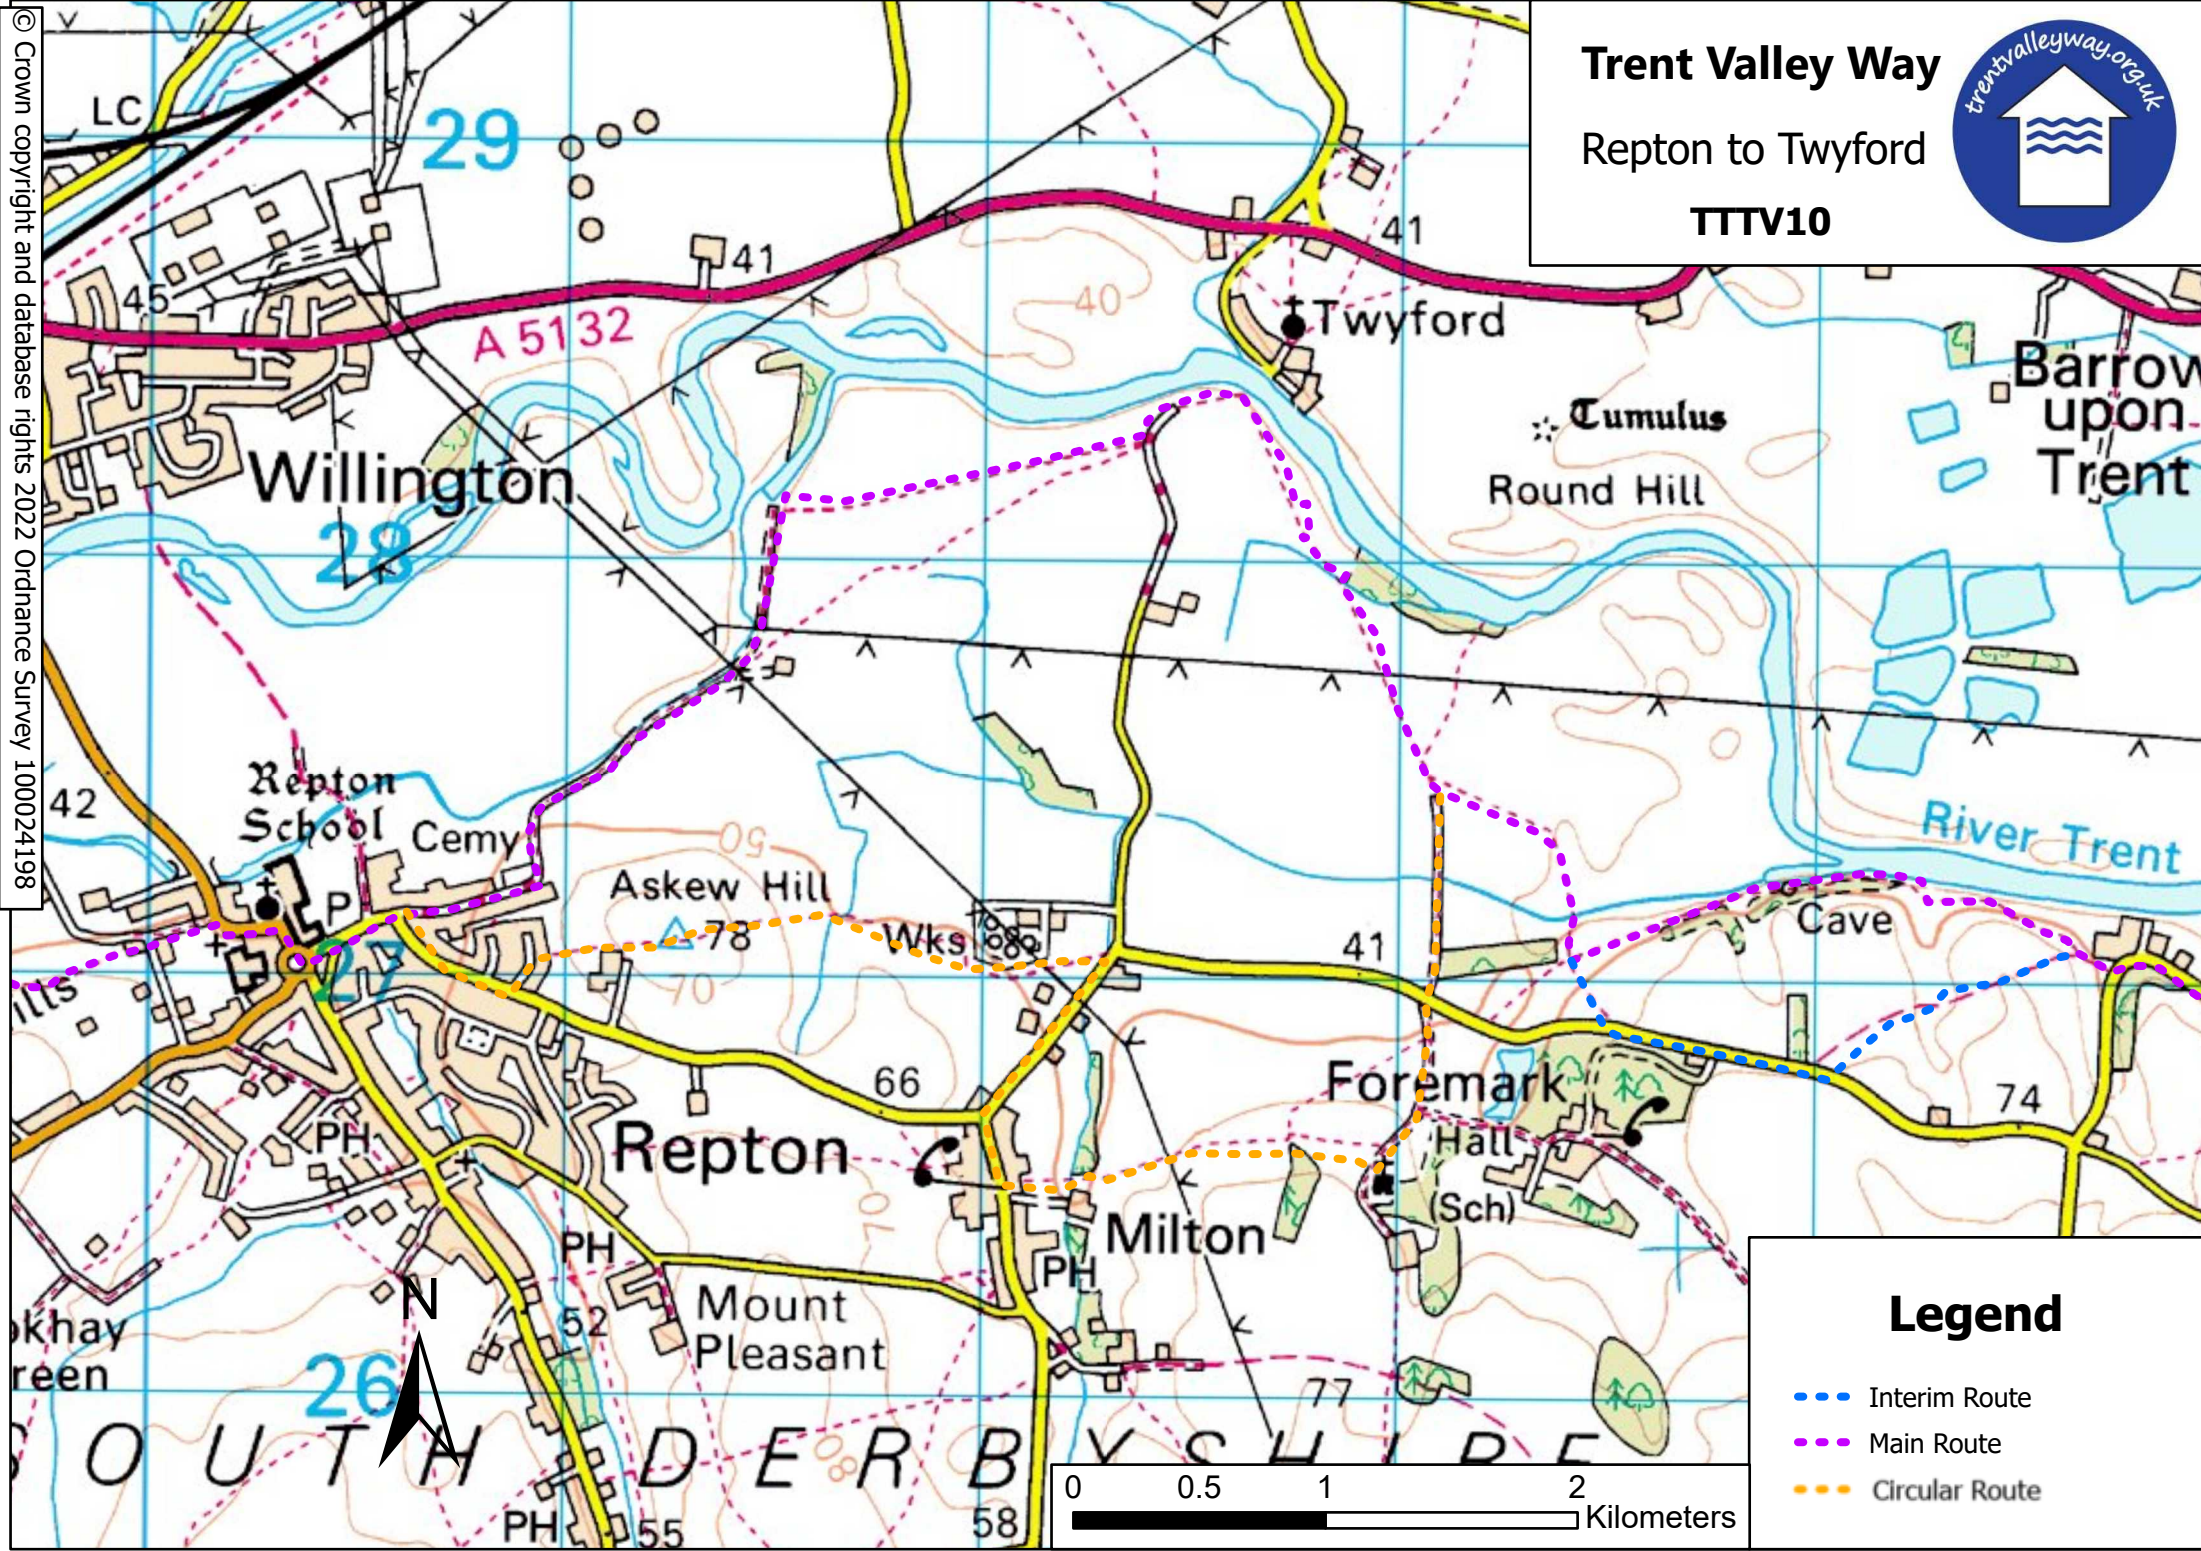

Trent Valley Way

Repton to Twyford

TTTV10

Legend

- ⋯ Interim Route
- ⋯ Main Route
- ⋯ Circular Route

SOUTH DERBYSHIRE