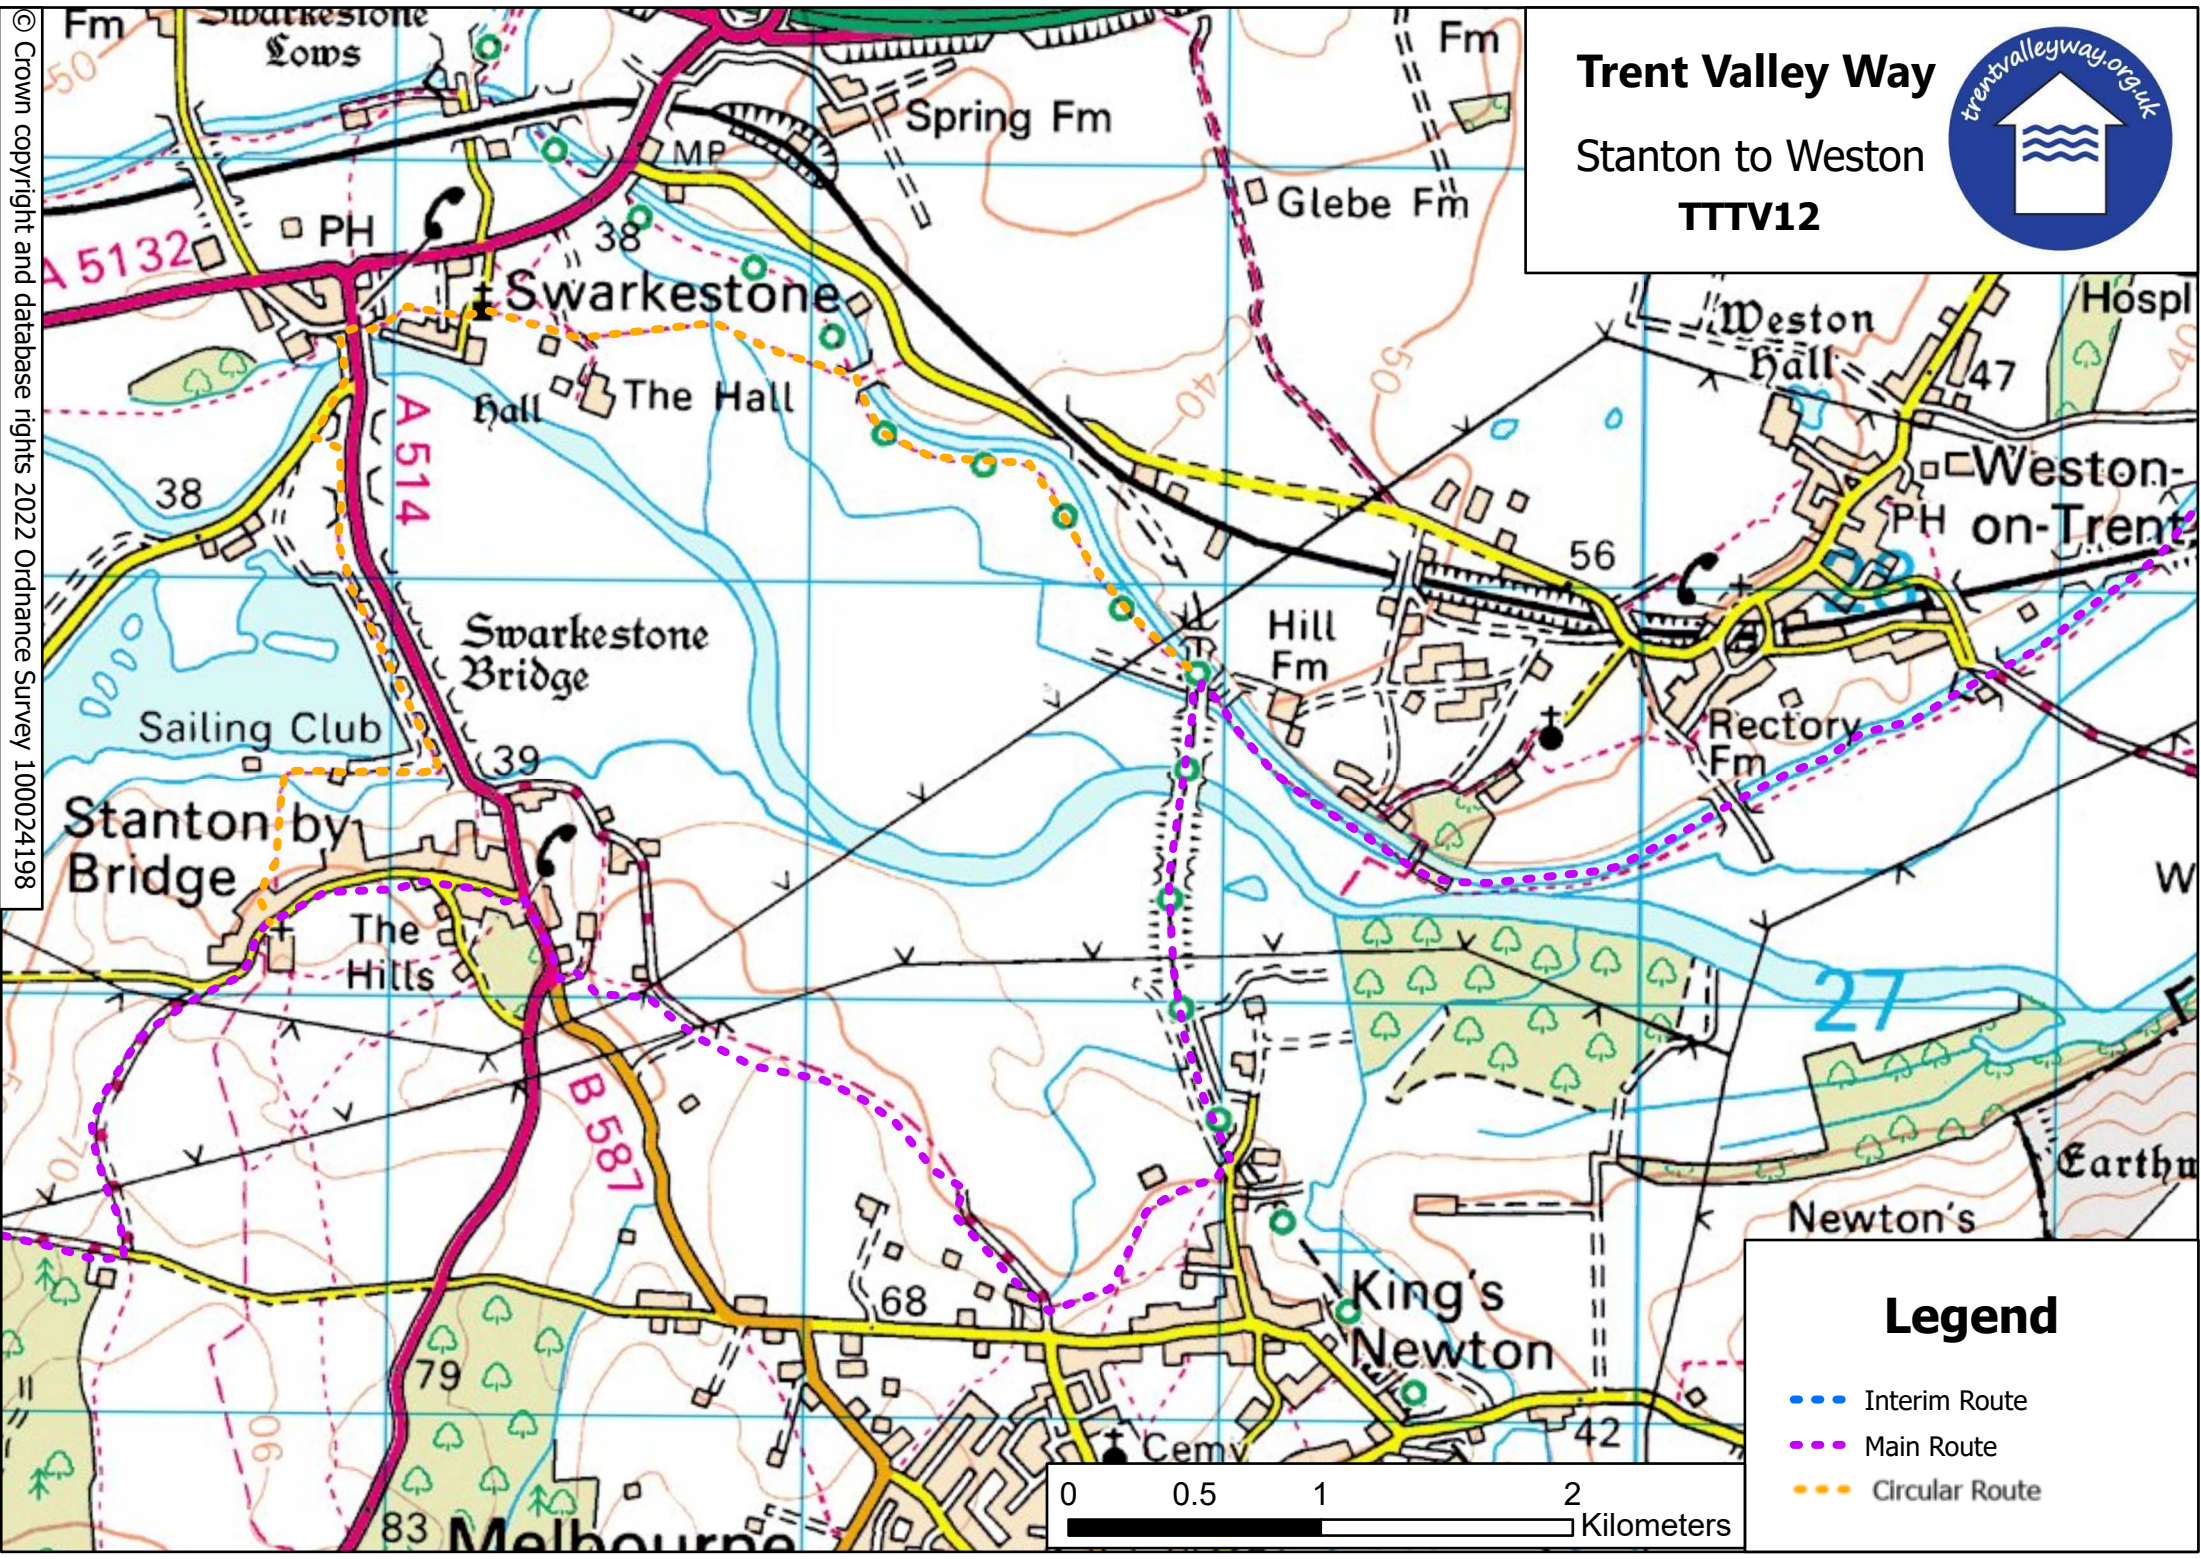

Trent Valley Way

Stanton to Weston

TTTV12

Legend

- - - Interim Route
- - - Main Route
- - - Circular Route