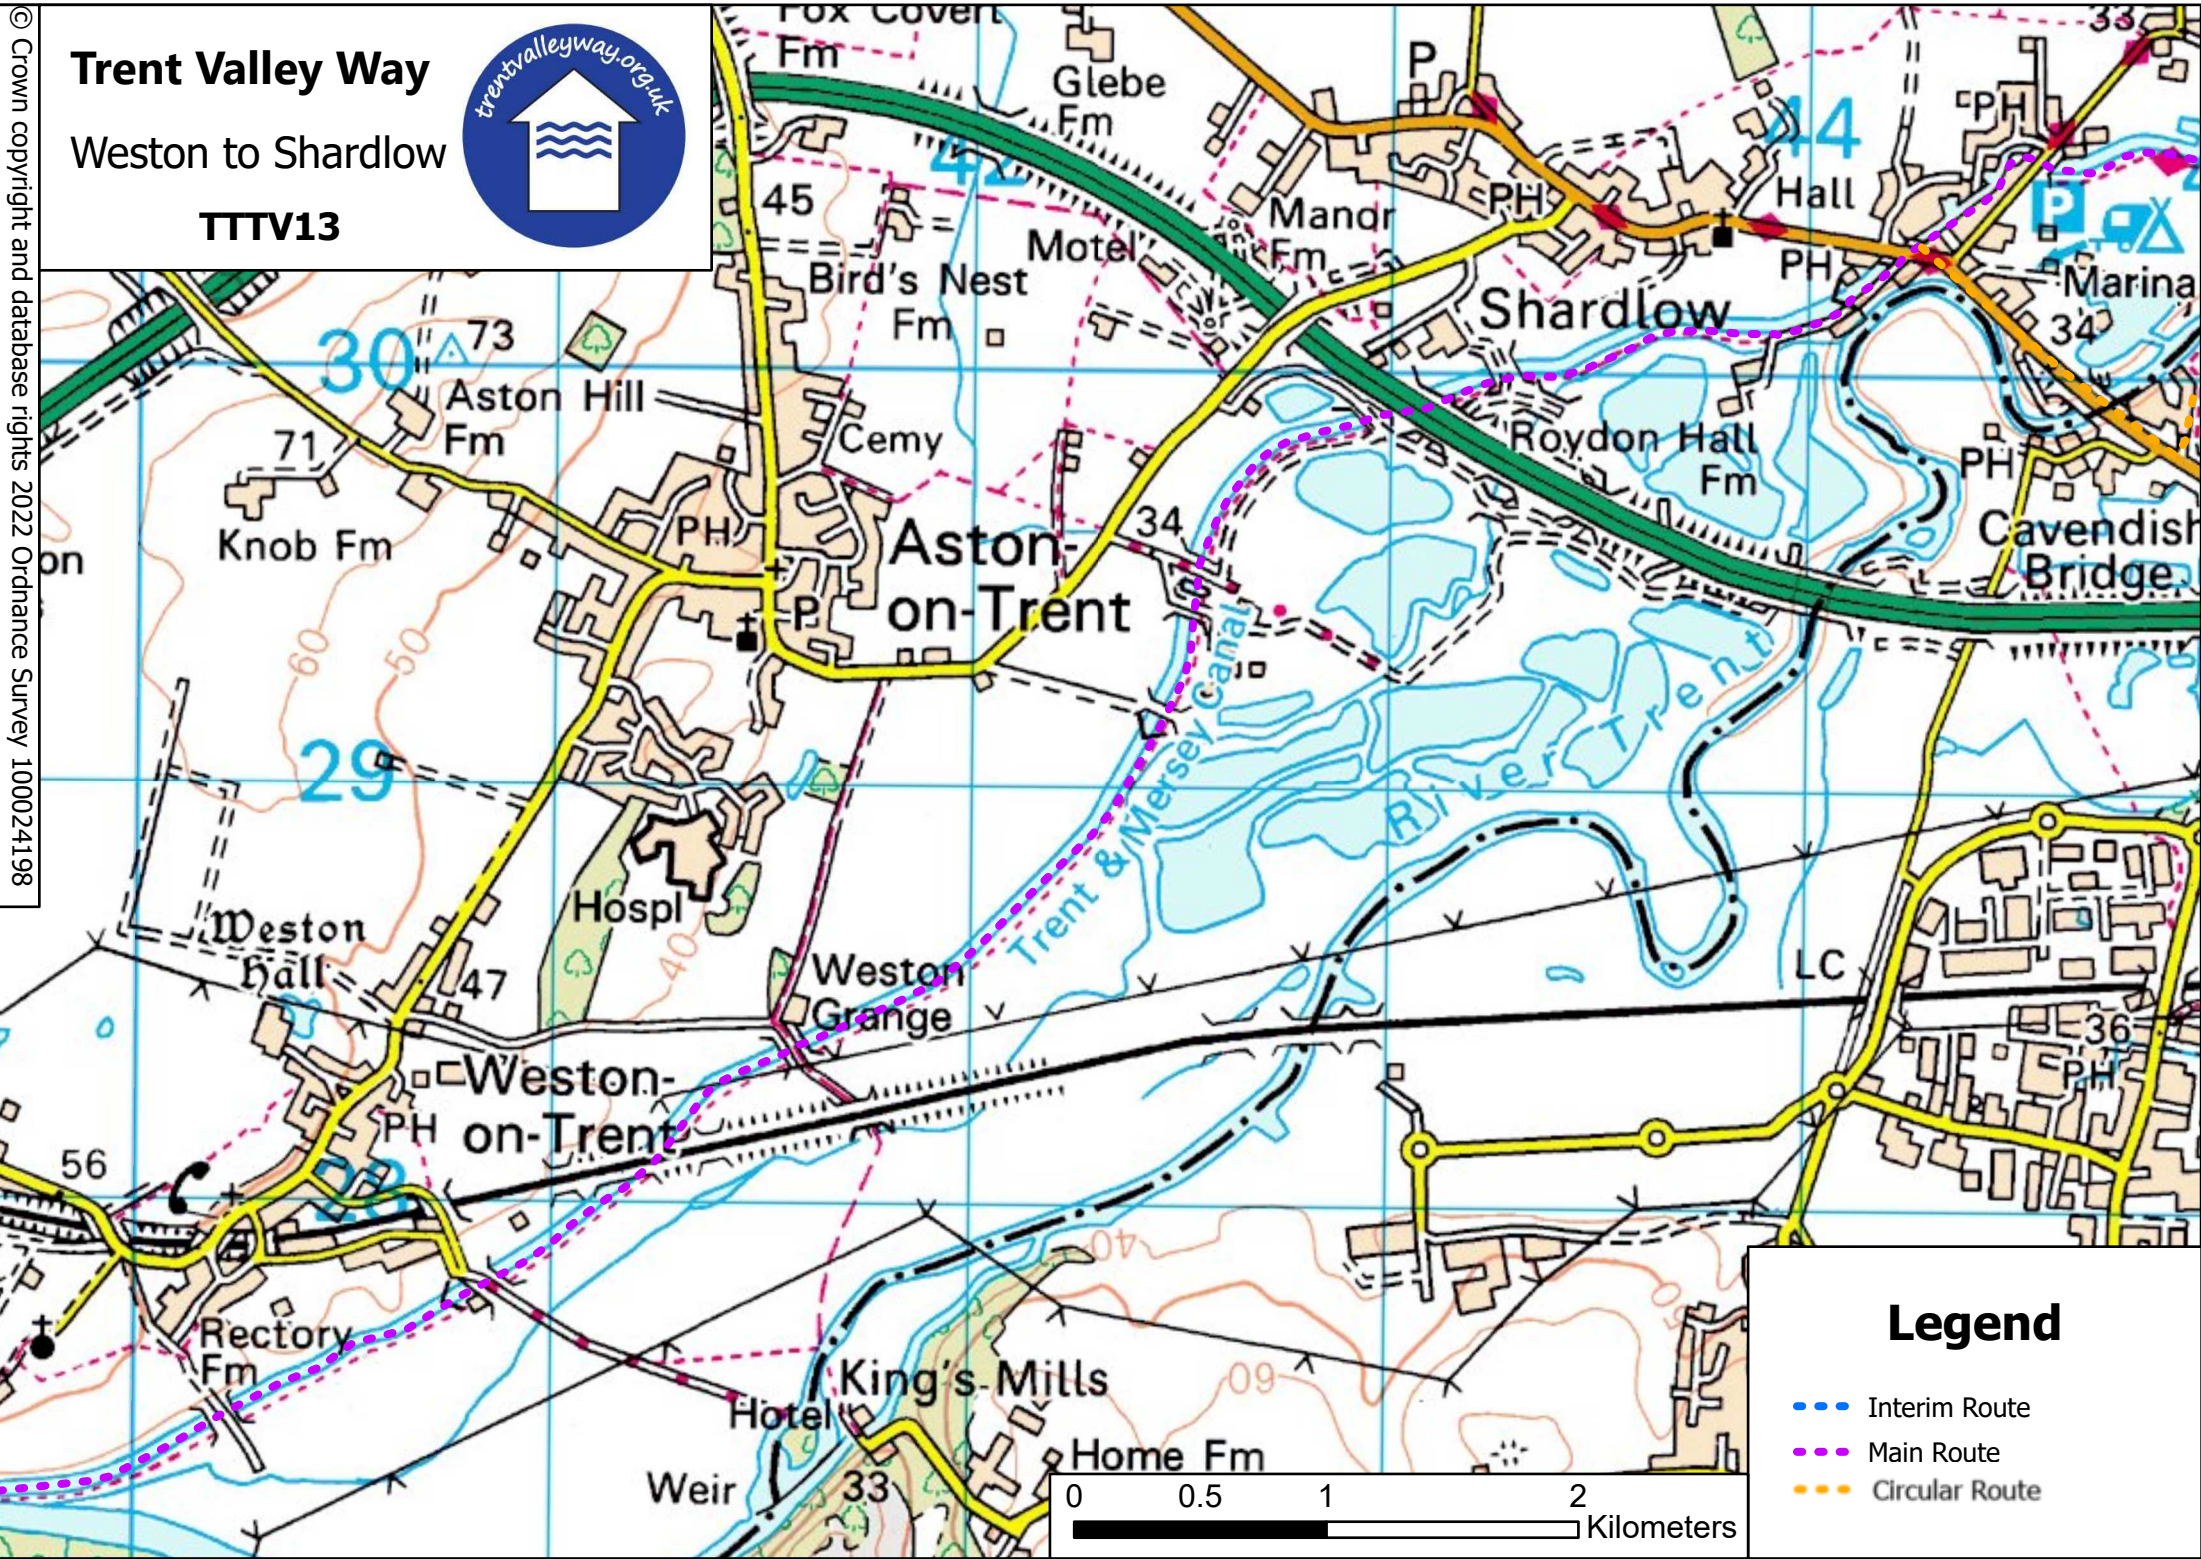

Trent Valley Way

Weston to Shardlow

TTTV13

Legend

- Interim Route
- Main Route
- Circular Route