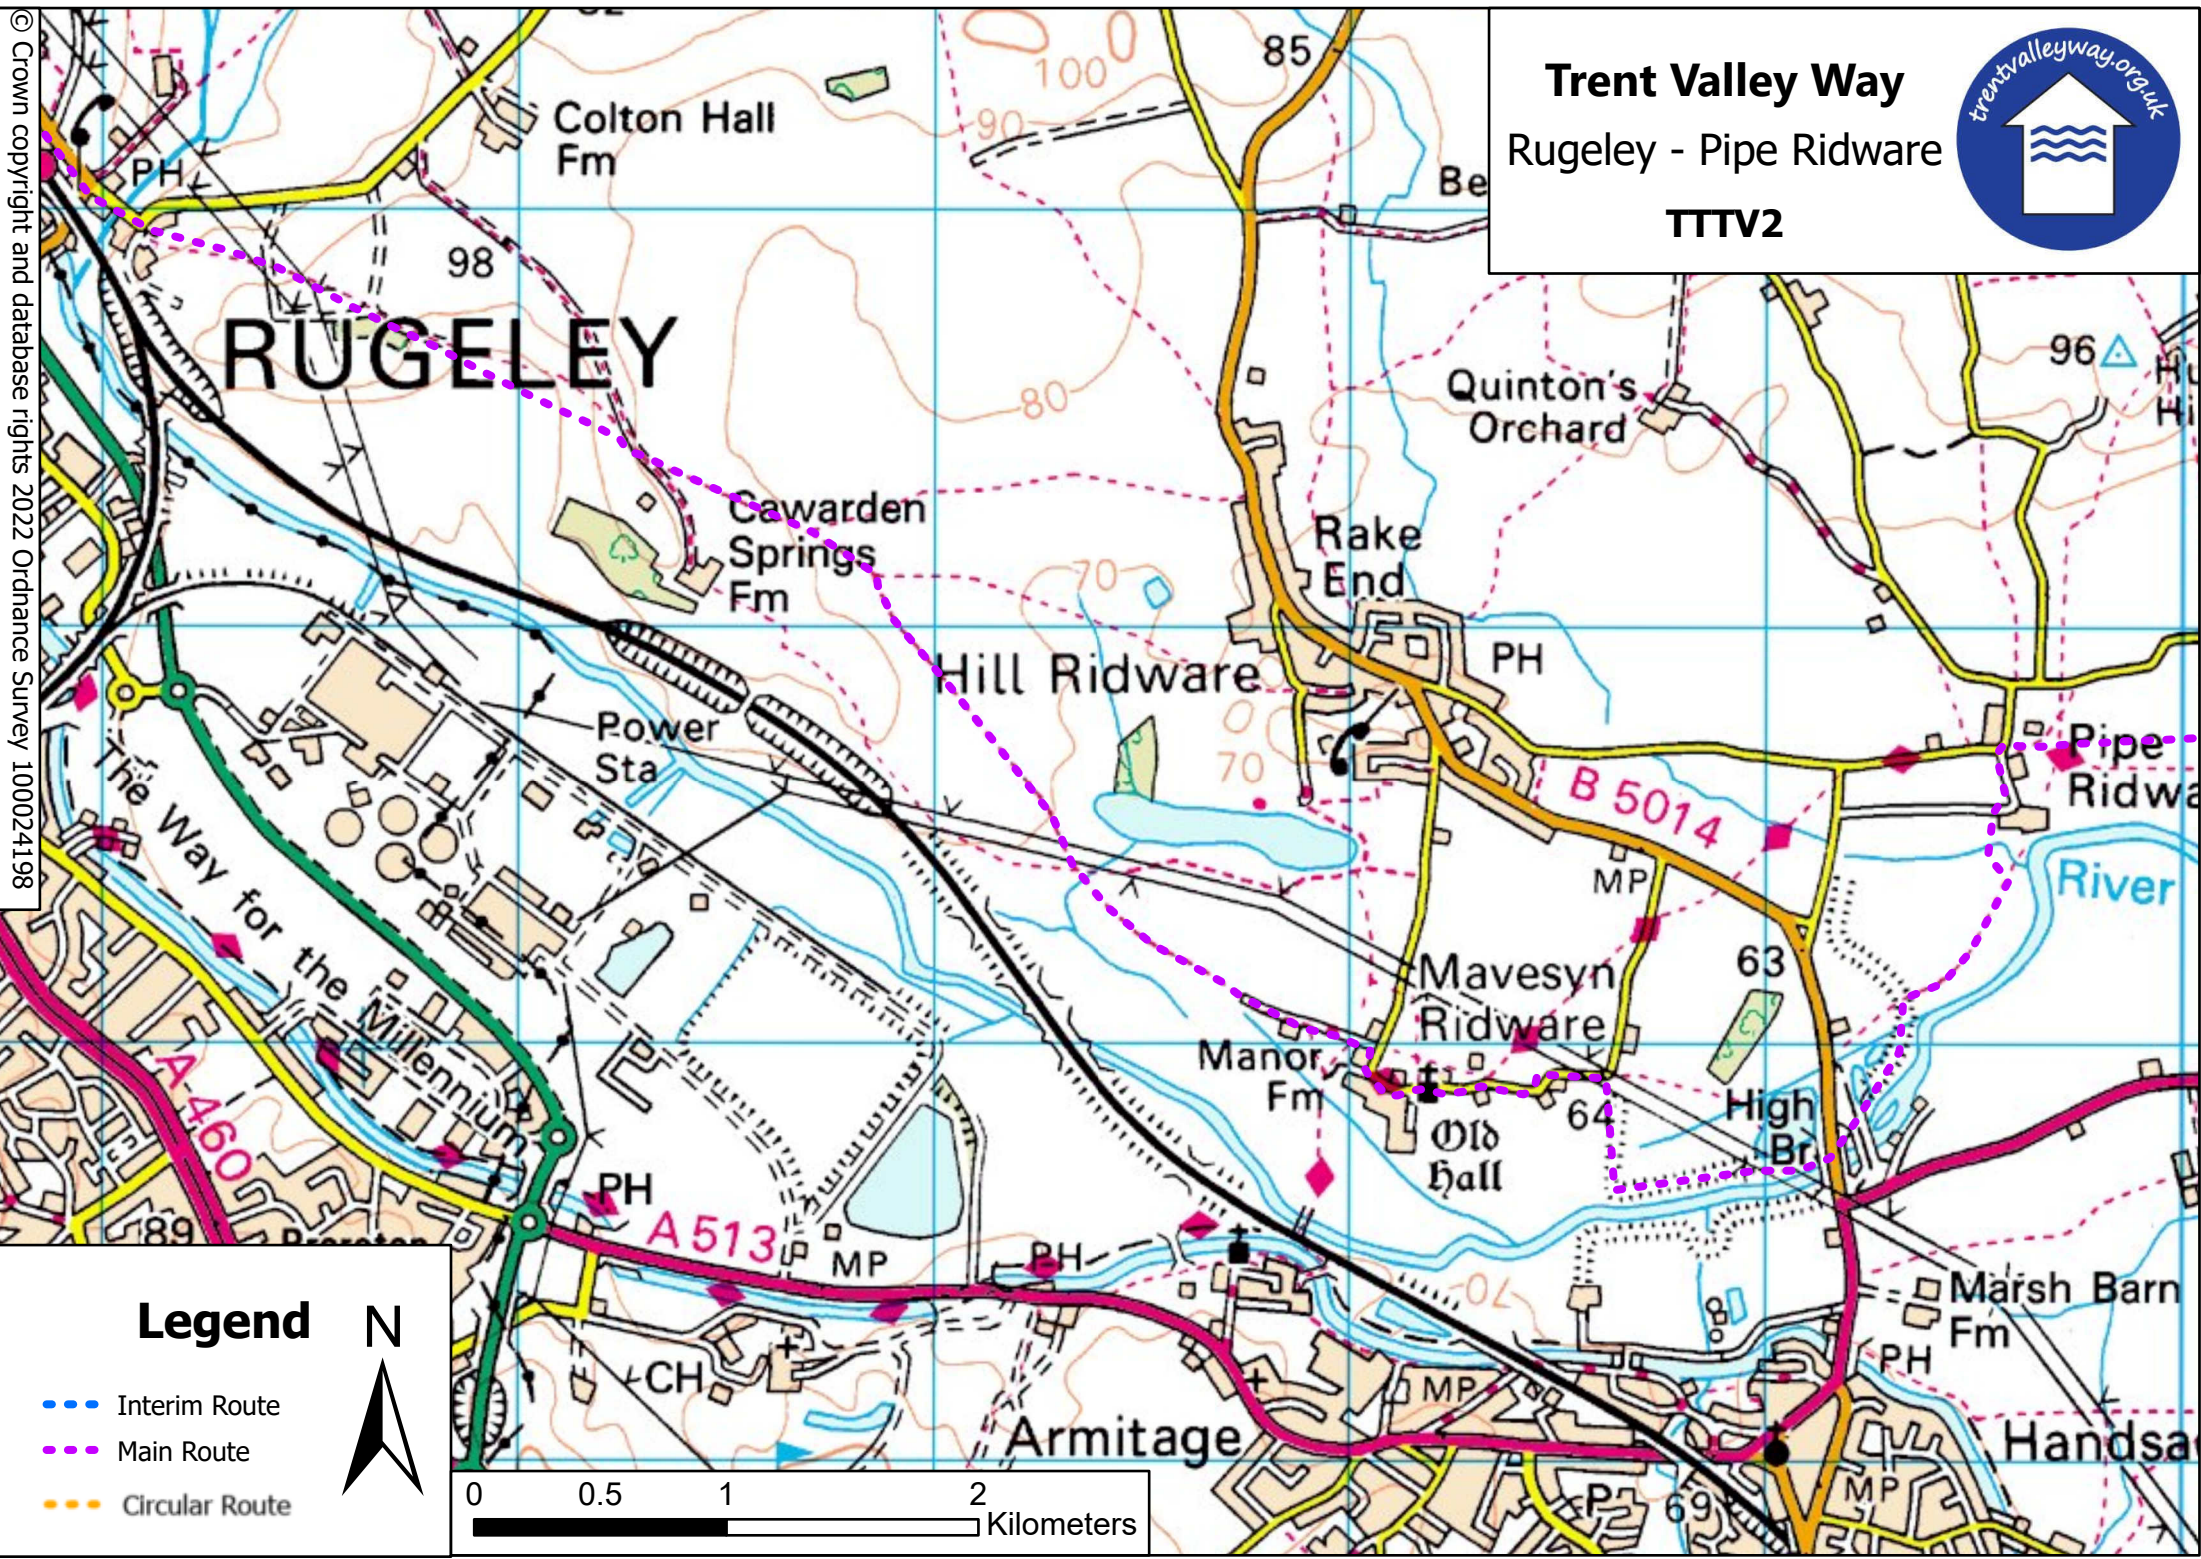

**Trent Valley Way**  
 Rugeley - Pipe Ridware  
**TTTV2**

# RUGELEY

The Way for the Millennium  
A 460

A 513

B 5014

### Legend

- ⋯ Interim Route
- ⋯ Main Route
- ⋯ Circular Route