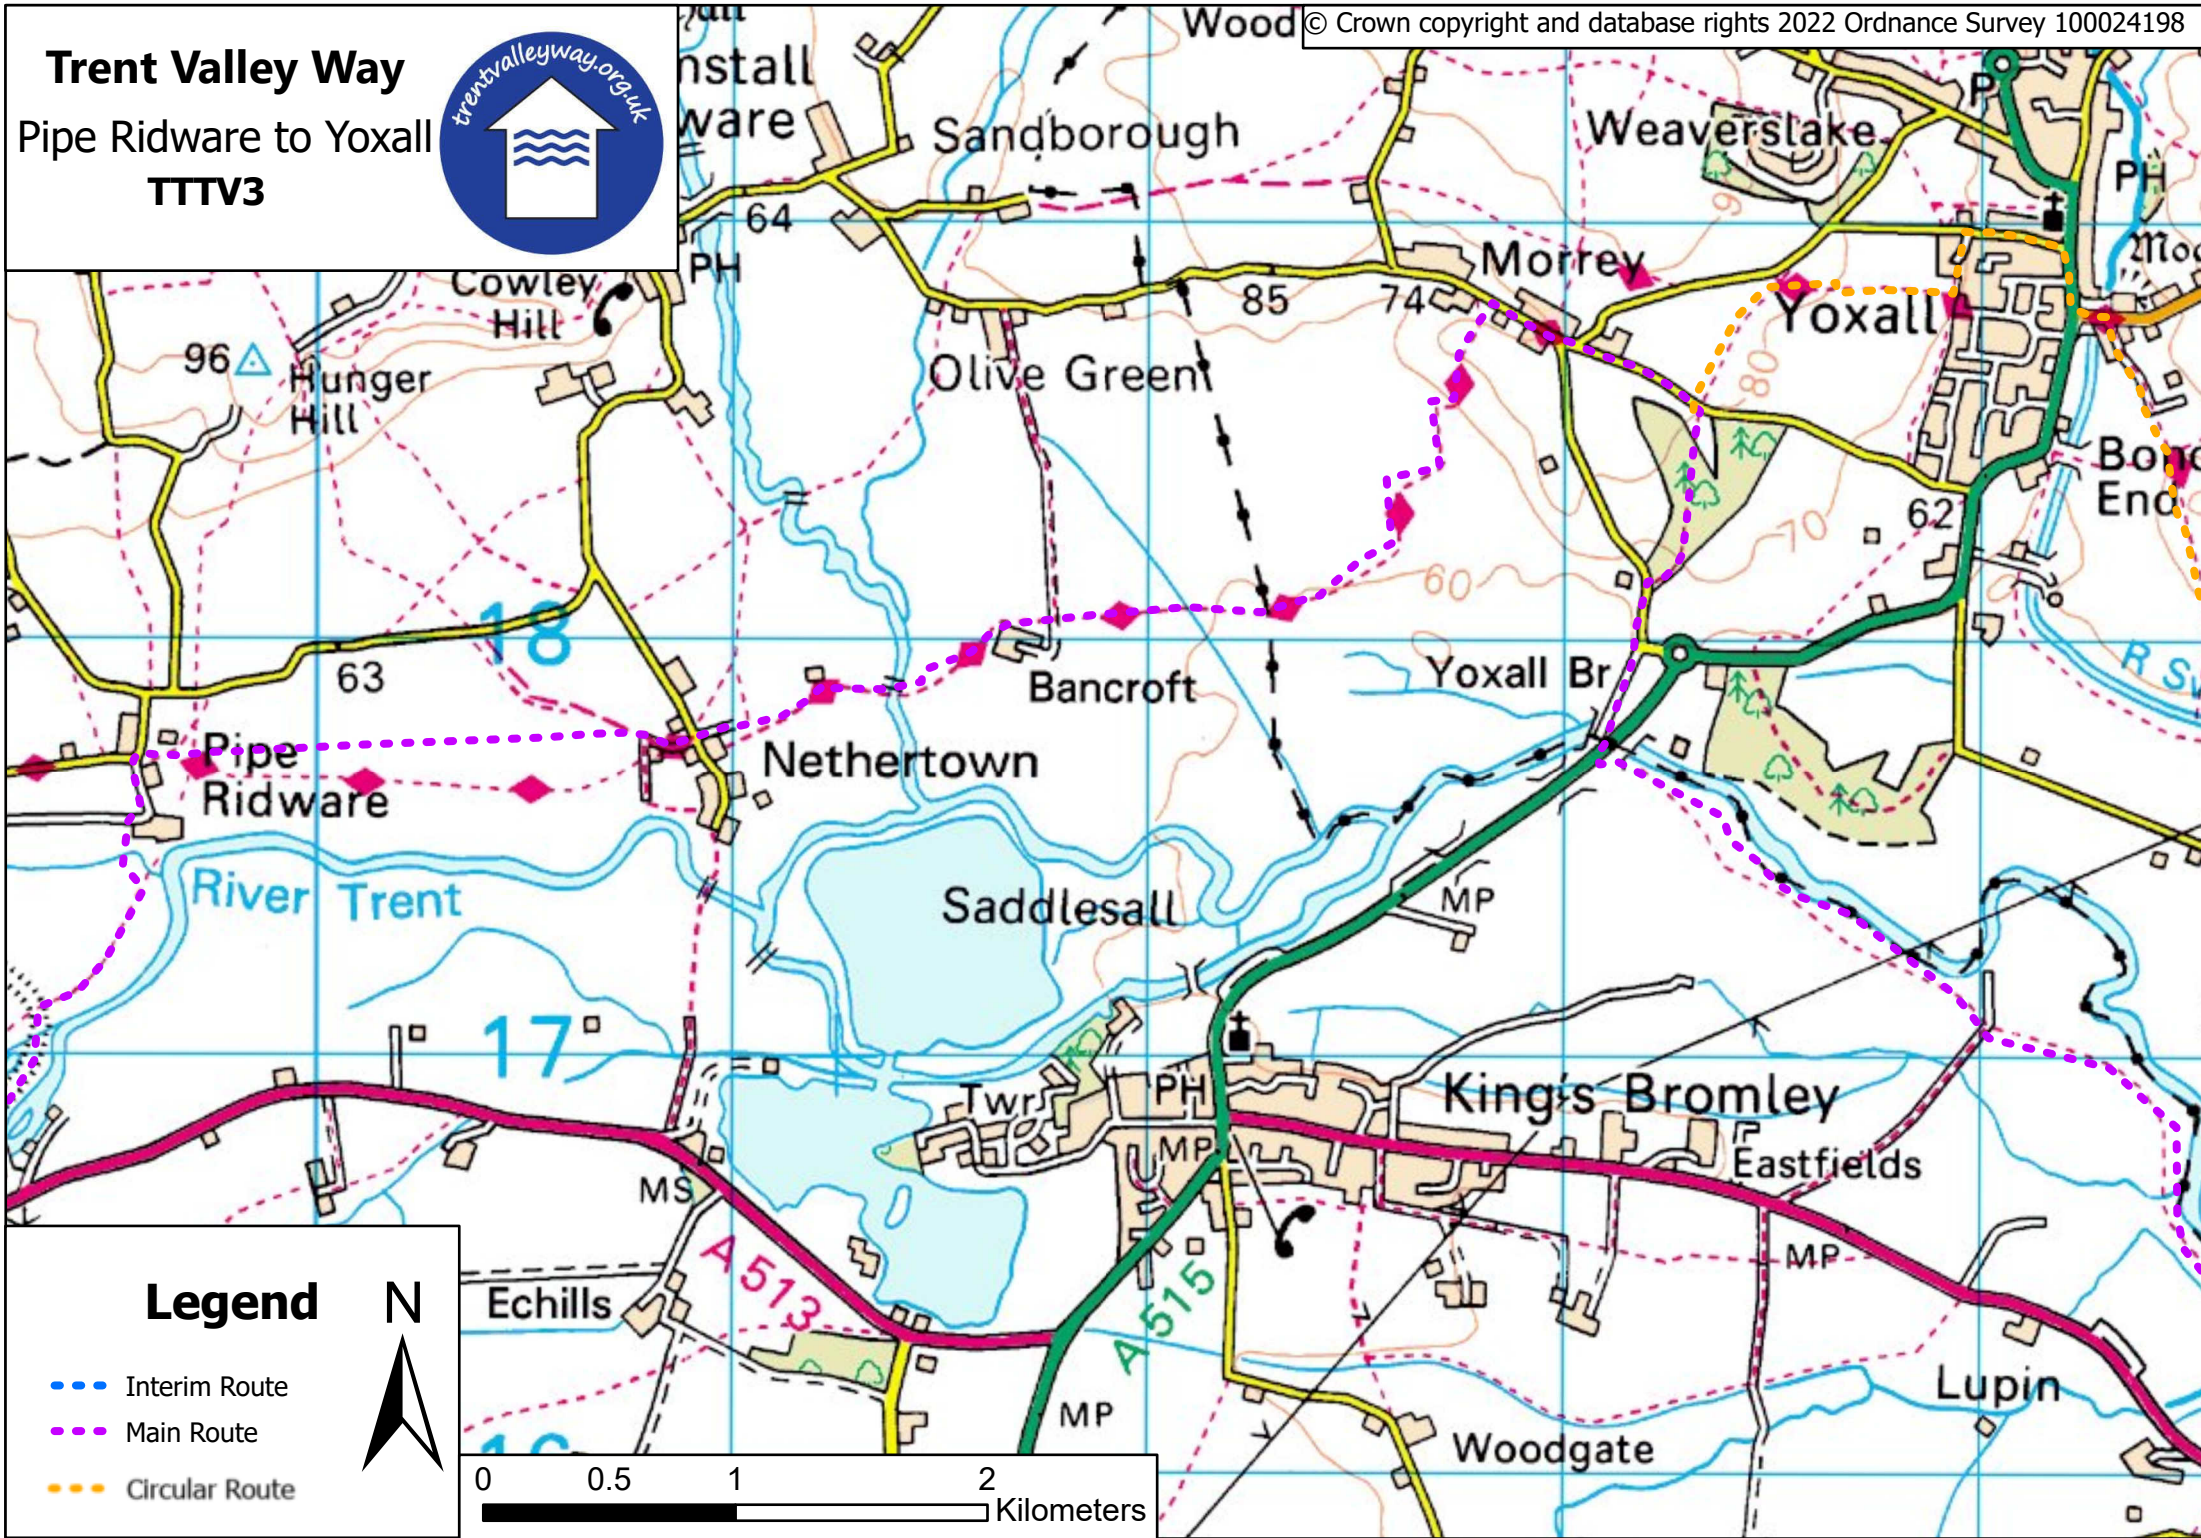

Trent Valley Way

Pipe Ridware to Yoxall

TTTV3

Legend

N

- Interim Route
- Main Route
- Circular Route