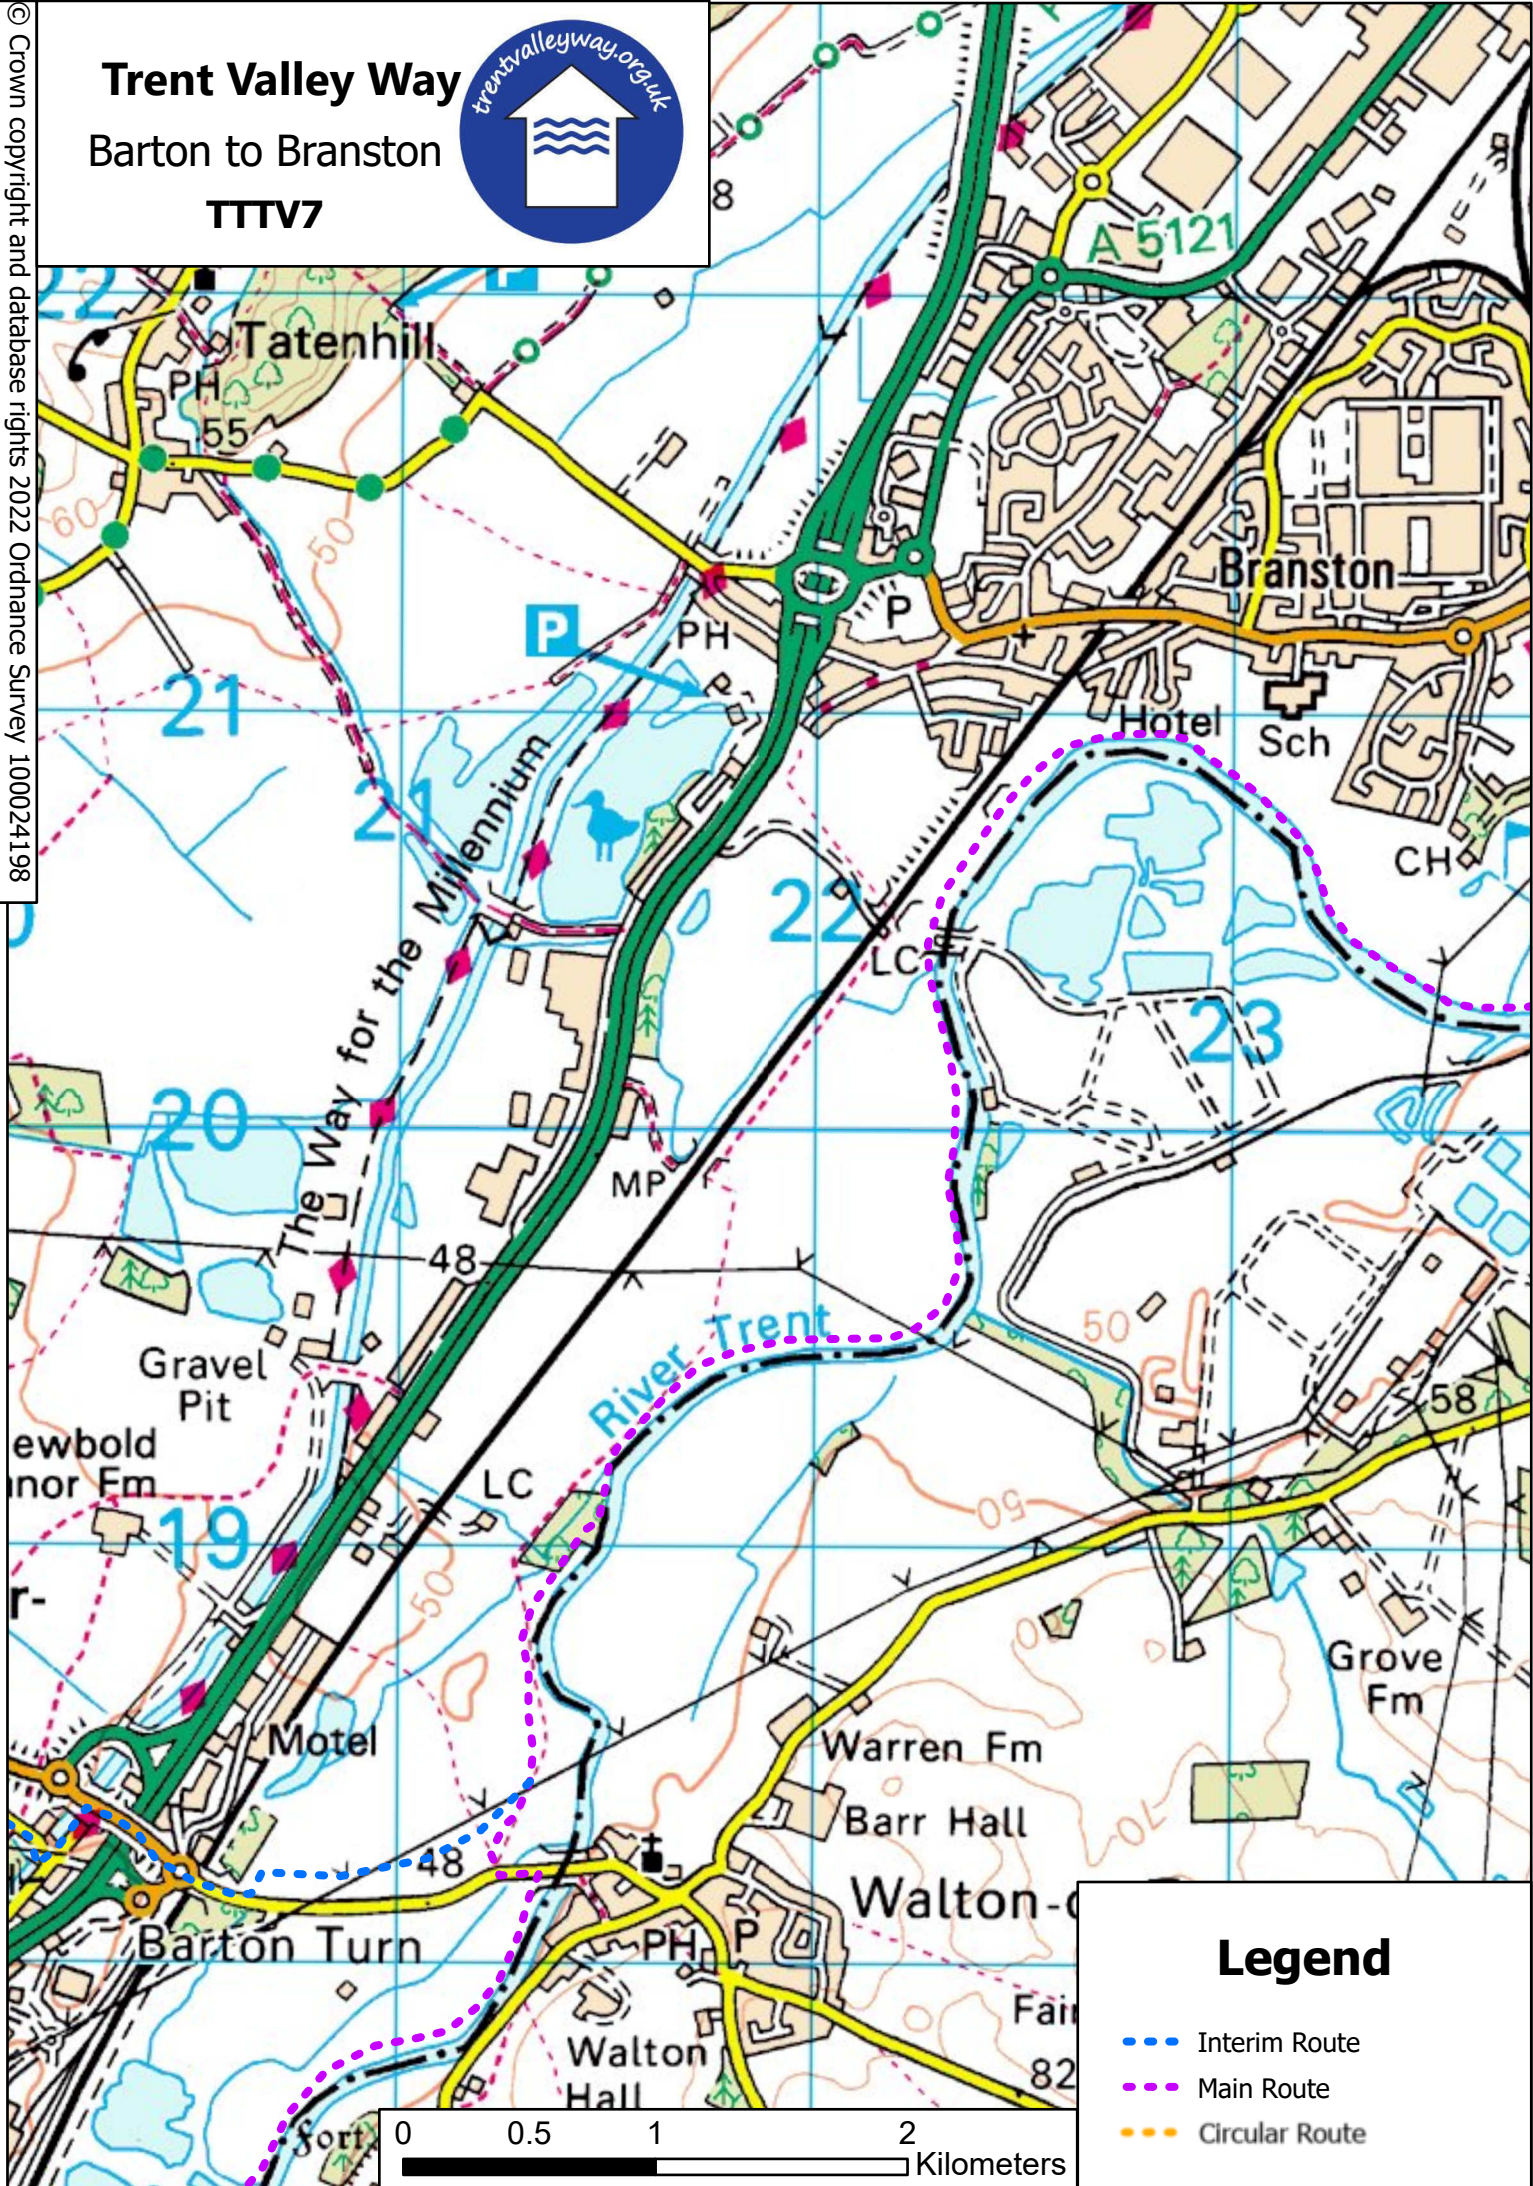

Trent Valley Way

Barton to Branston

TTV7

Legend

- Interim Route
- Main Route
- Circular Route