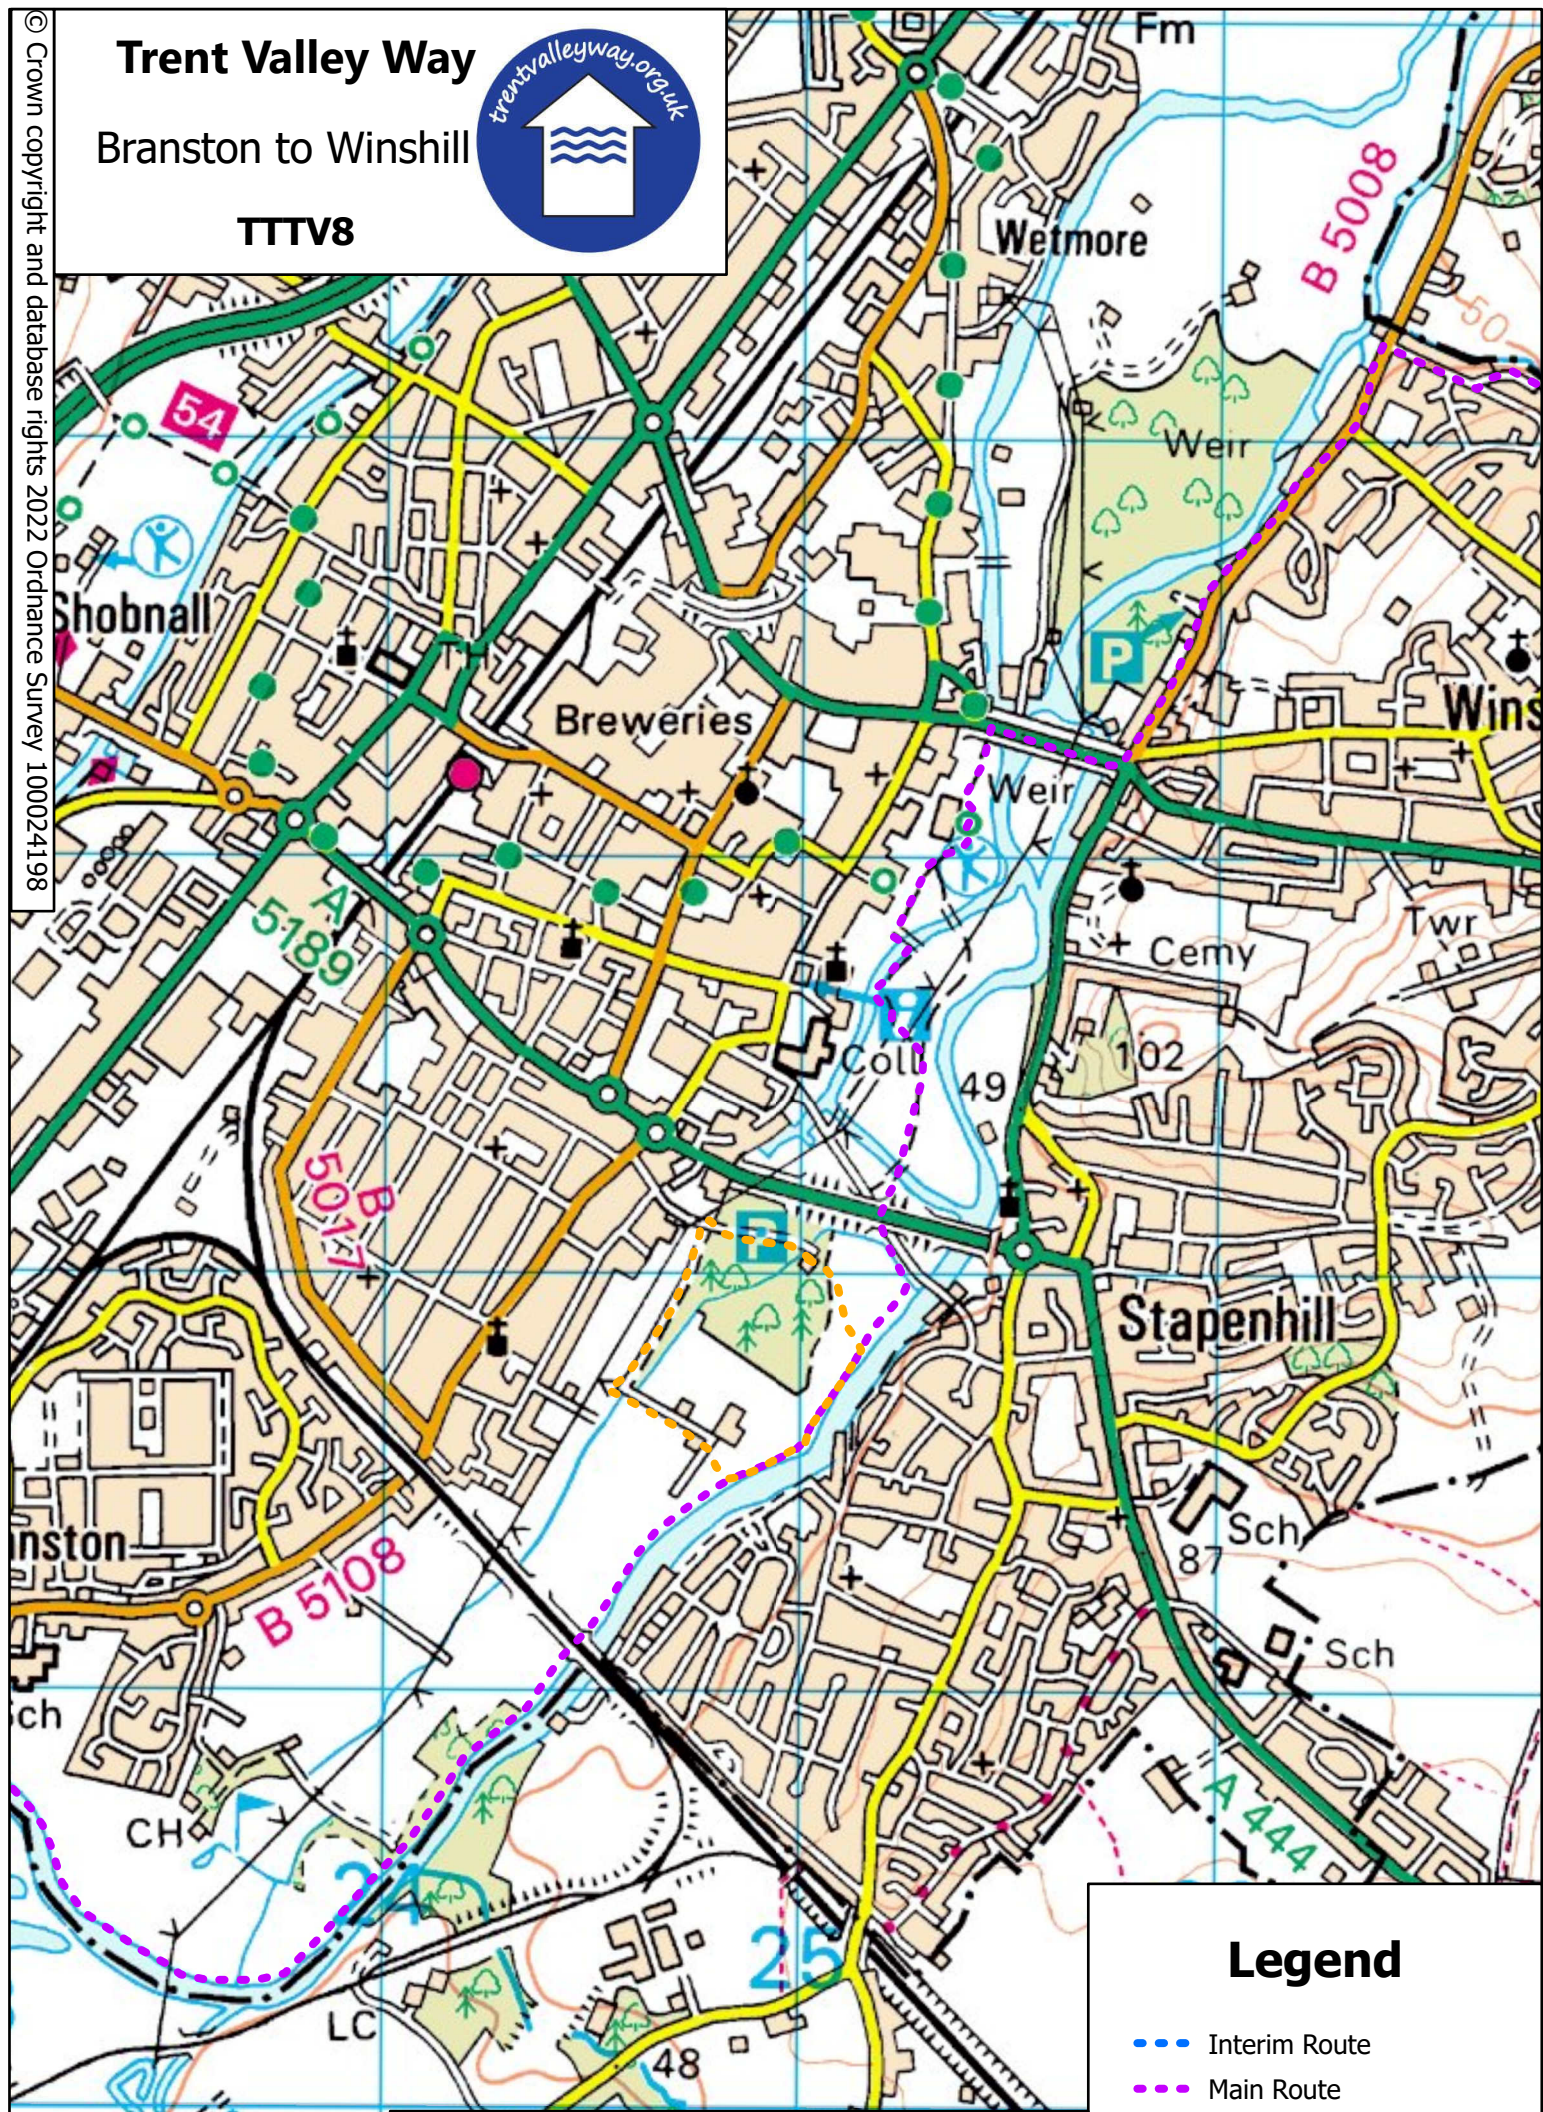

# Trent Valley Way

## Branston to Winshill

### Legend

- Interim Route
- Main Route
- Circular Route