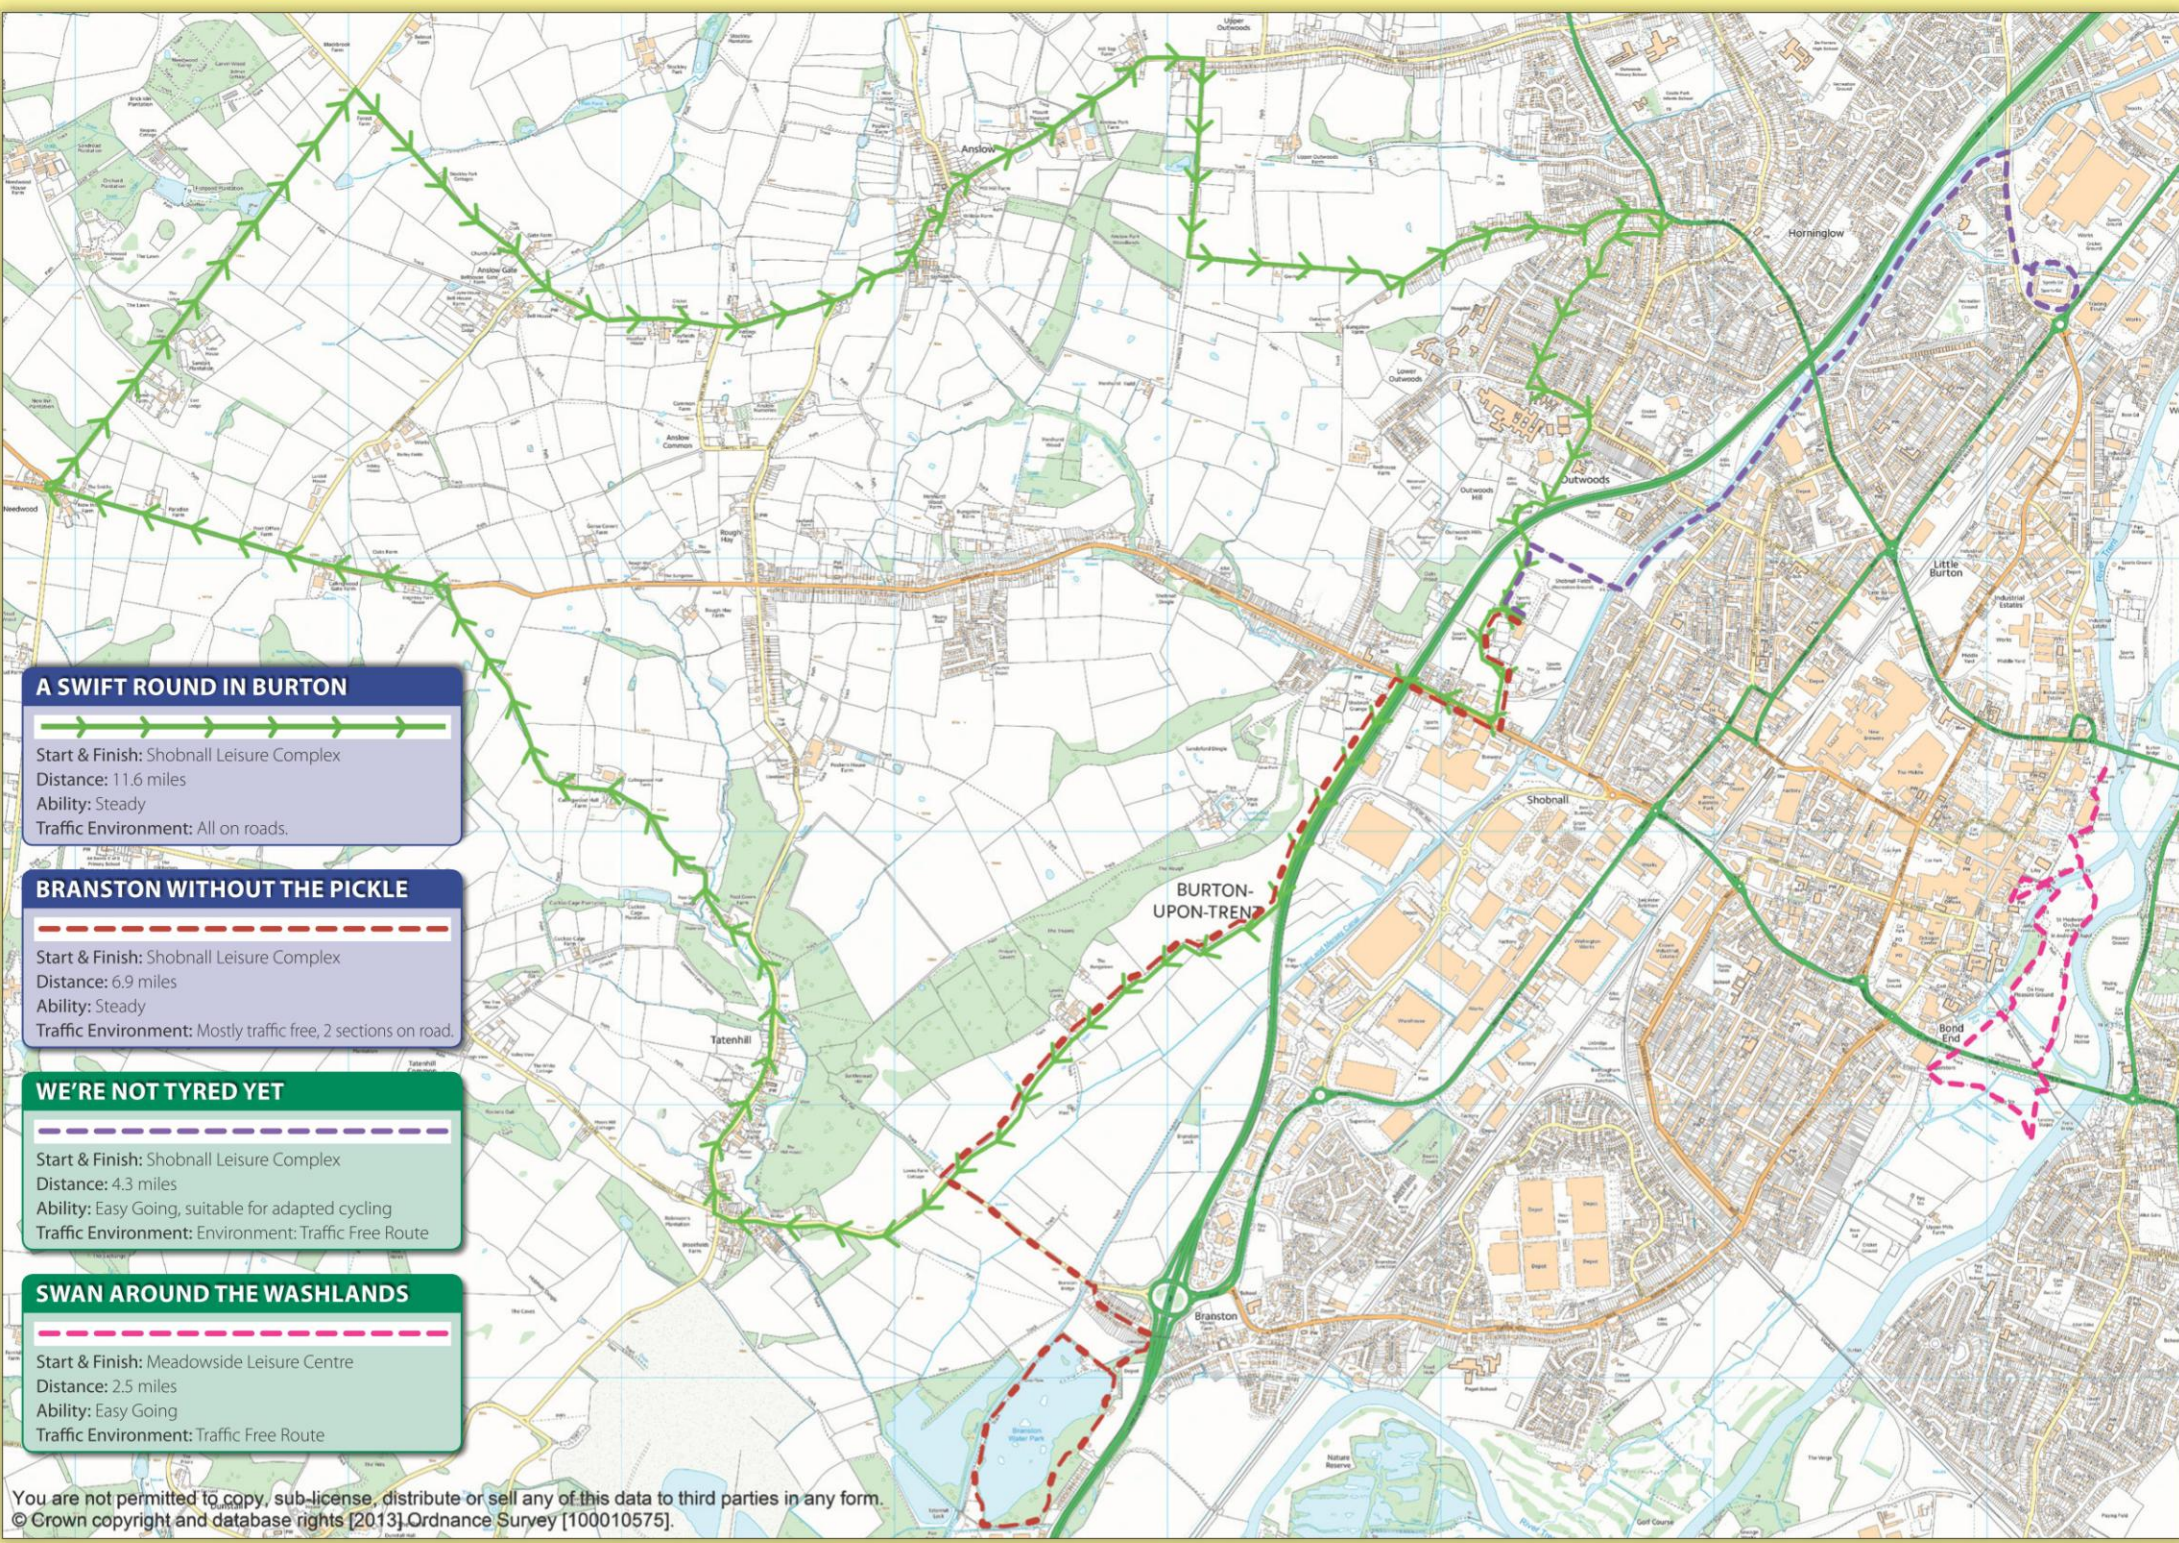

### BRANSTON WITHOUT THE PICKLE

Start & Finish: Shobnall Leisure Complex  
Distance: 6.9 miles  
Ability: Steady  
Traffic Environment: Mostly traffic free, 2 sections on road.

### WE'RE NOT TYRED YET

Start & Finish: Shobnall Leisure Complex  
Distance: 4.3 miles  
Ability: Easy Going, suitable for adapted cycling  
Traffic Environment: Environment: Traffic Free Route

### SWAN AROUND THE WASHLANDS

Start & Finish: Meadowside Leisure Centre  
Distance: 2.5 miles  
Ability: Easy Going  
Traffic Environment: Traffic Free Route

## A JOURNEY THROUGH THE LANES

Start & Finish: Shobnall Leisure Complex

Distance: 24 miles

Ability: Challenging

Traffic Environment: All on roads.